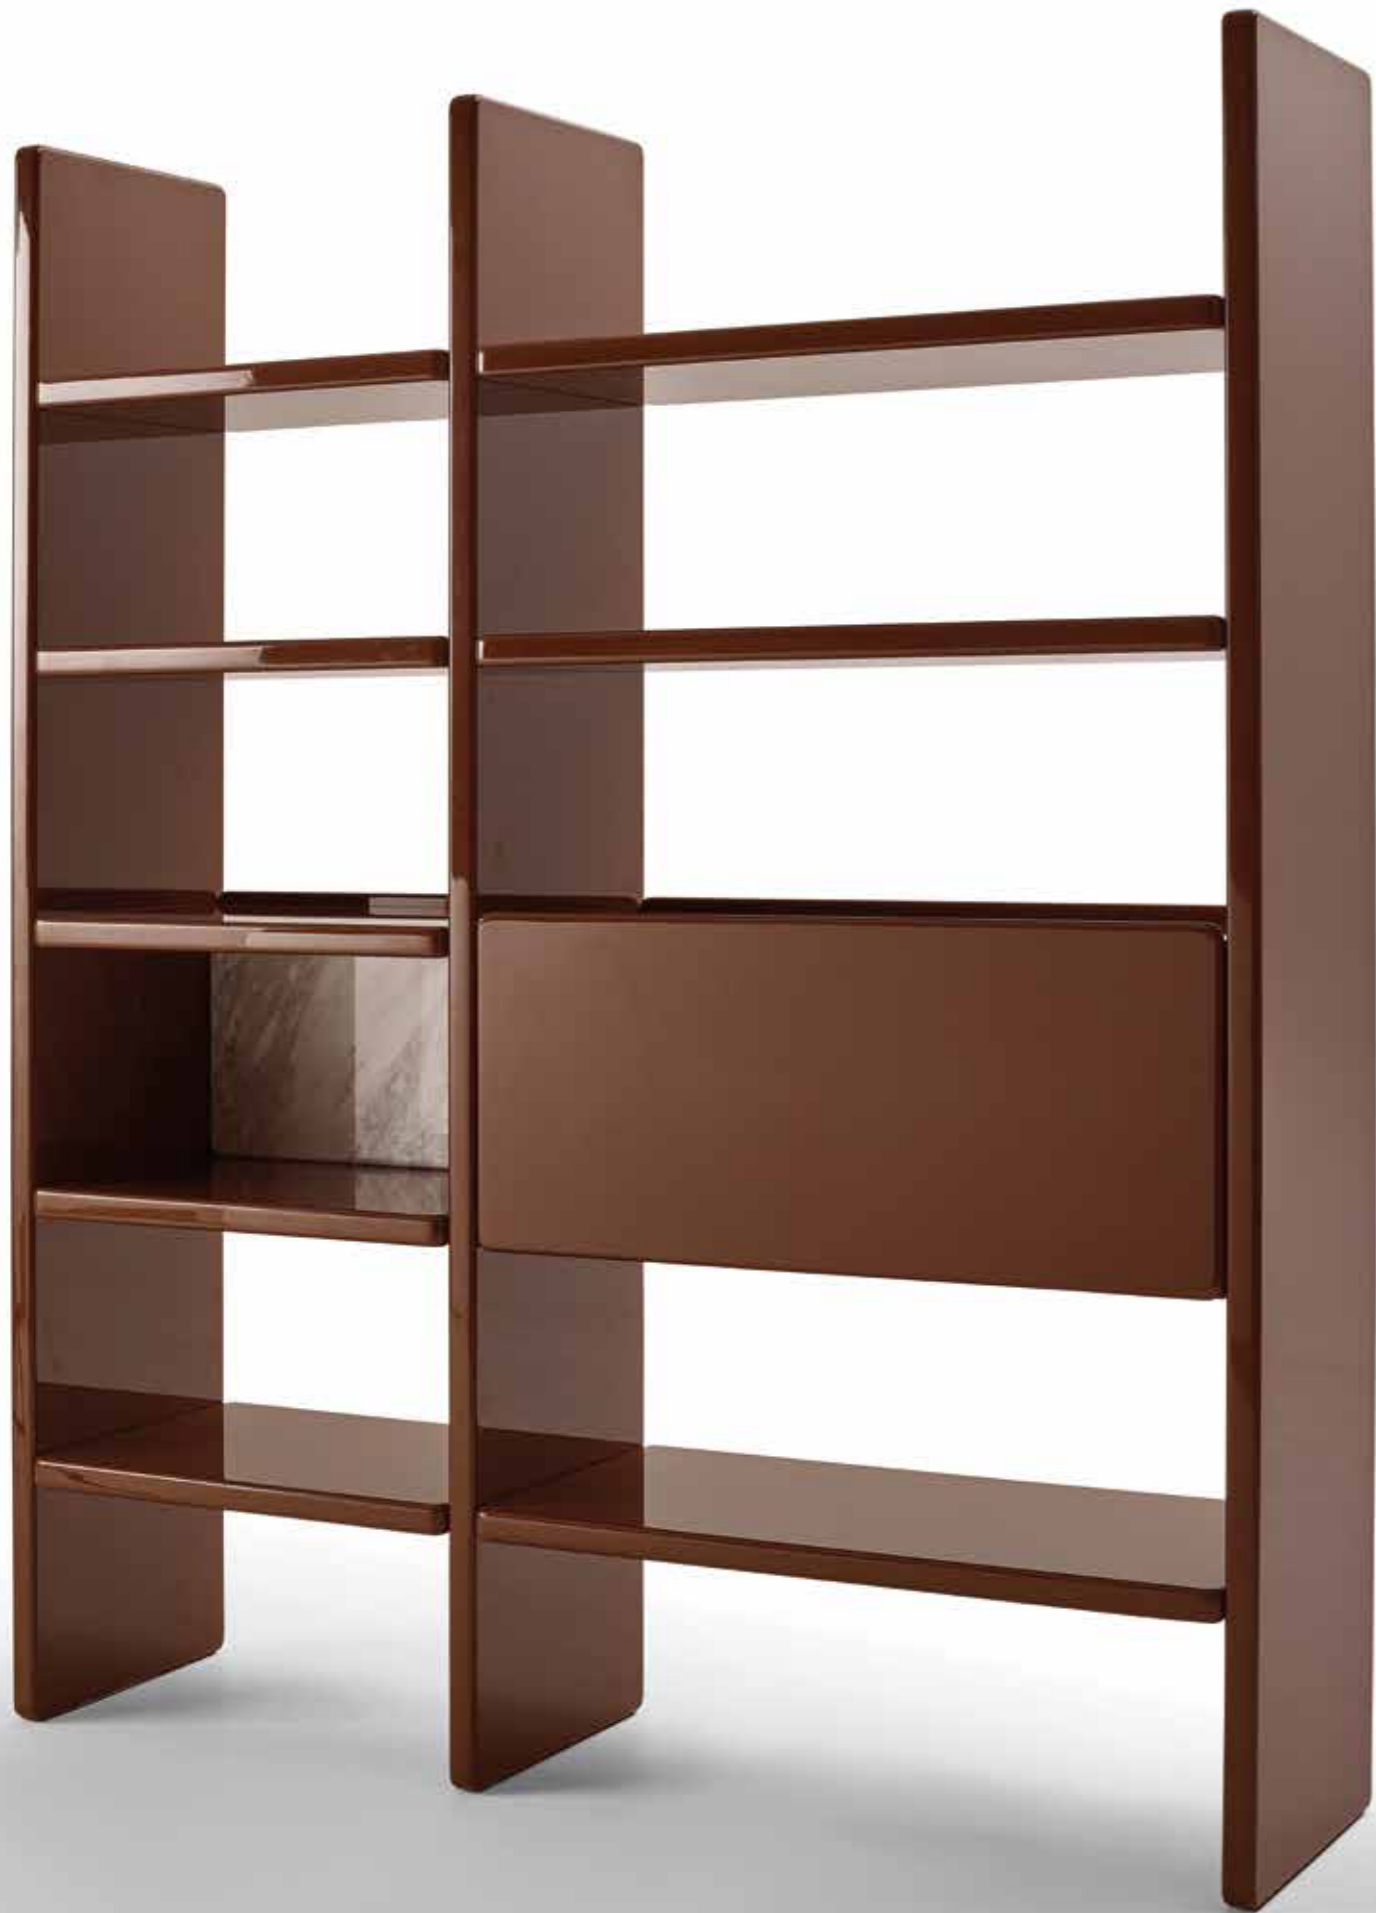

**PIERRE bookshelf**  
**7PIE115 cm 172x48x212h**  
 OMDL4 noisette lacquered MDF + OPP7 Calacatta  
 marble back panel

PIERRE bookshelf  
 7PIE115 cm 172x48x212h  
 OMDL4 noisette lacquered MDF  
 + OPP7 Calacatta marble back panel