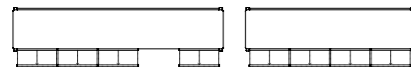

Pierre _ 2025 _ DESIGN LUCA ERBA

Madia bassa con cassetti
Lowboard with drawers

7PIE101
L278 P58 H47