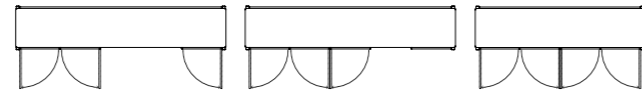

7PIE104
L278 P58 H57

7PIE105
L224 P58 H57

Madia alta con ante
Highboard with doors

7PIE106
L278 P58 H77