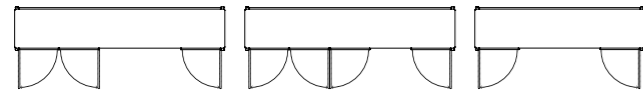

# Pierre \_ 2025 \_ DESIGN LUCA ERBA

Madia bassa con cassetti  
Lowboard with drawers

**7PIE101**  
L278 P58 H47

**7PIE102**  
L224 P58 H47

Madia con ante  
Sideboard with doors

**7PIE103**  
L278 P58 H57

**7PIE104**  
L278 P58 H57