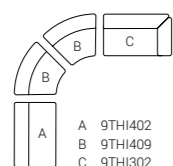

DESIGN **LUCA ERBA**
2026

Thiago

LEO COFFEE TABLES, PIERRE SIDEBOARD,
WAVE ROUND TABLE AND AFRA CHAIRS

THIAGO composition cm 370x380
THIAGO element
9THI401 cm 100x110
Fabric: cat. F/G art. Orsetto 01/2
Piping: leather art. Dollaro col. 7070

A 9THI402
B 9THI409
C 9THI302

Cushions
9THI102 cm 60x60
9THI101 cm 50x50
Fabric: cat. F/G art. Orsetto 01/2
Piping: leather cat. Super art. Dollaro 7070

LEO tables
7LEO102 ø cm 50x52h
7LEO107 ø cm 120x25h
Base: OPM24 cast brass
Top: OPV14 cast bronze glass
7LEO204 ø cm 60x45h
Base and top: OPM24 Cast brass

PIERRE highboard
7PIE108 cm 224x58x77h
Structure: OMDL4 shiny noisette lacquered MDF
Top: OPP13 Velvet brown marble

WAVE round dining table
7WA206 ø cm 180x74h
Top: OPP13 Velvet brown marble
Base: OMDL4 shiny noisette lacquered MDF

AFRA chairs
9AFR101 cm 63x59x79h
Fabric: cat. H art. Sahco Zero col. 009
Base: OPR15 moka matt stained oak