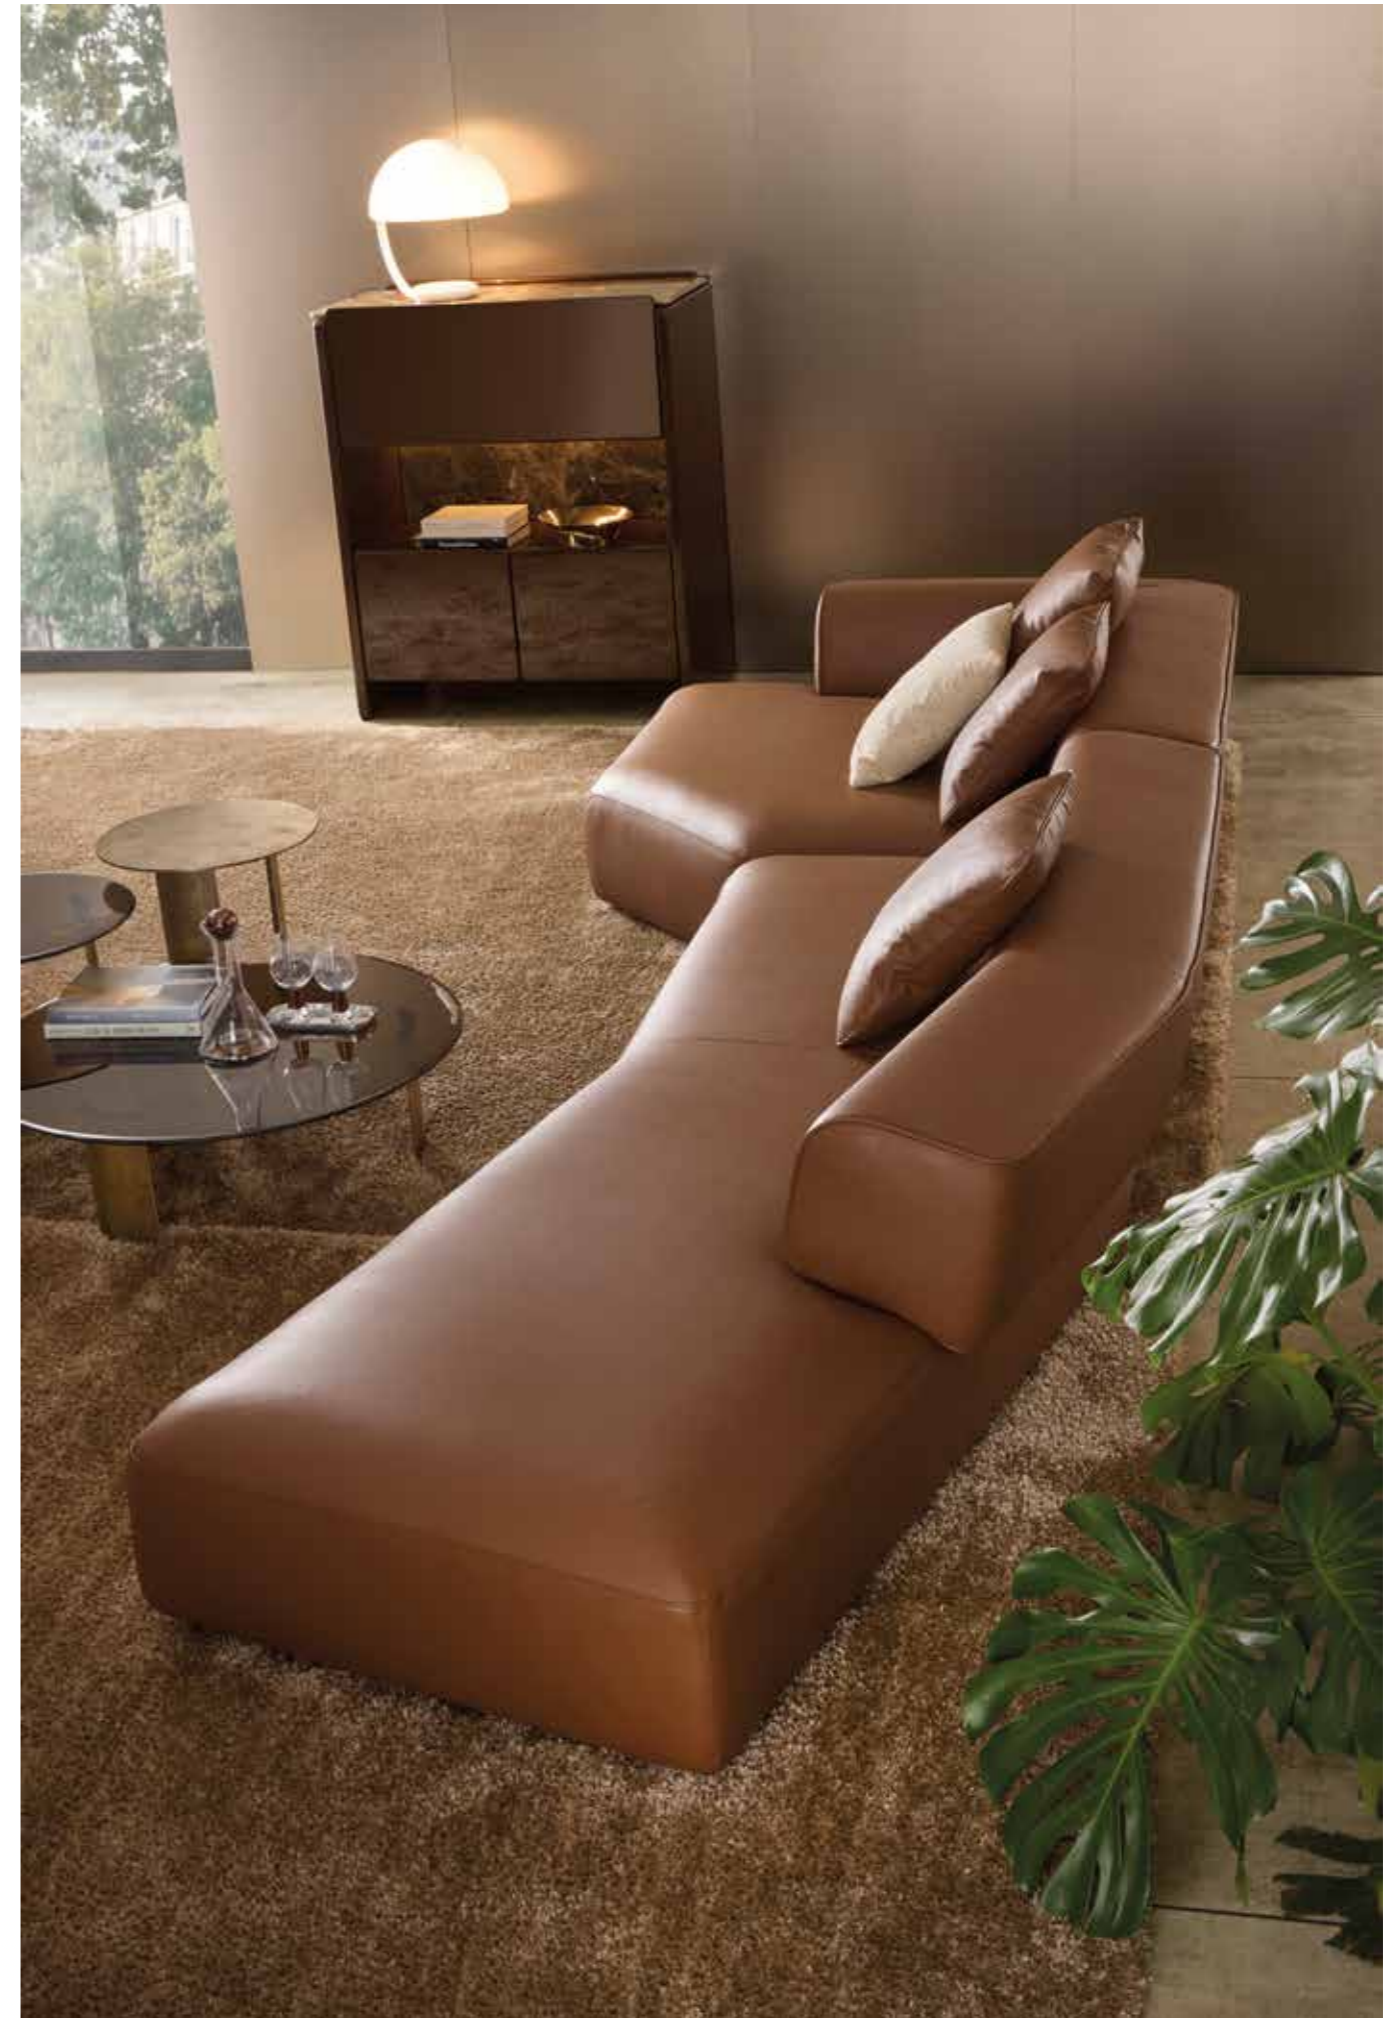

A 9THI310
B 9THI311

THIAGO composition cm 450

Leather: Cat. Extra art. Lord col. 9110
with piping in the same leather

Cushions

9THI102 cm 60x60

9THI101 cm 50x50

Leather: Cat. Extra art. Lord col. 9110 with piping in
the same leather

9CU106 cm 45x45

Fabric: cat. I art. Sahco Moss 019

PIERRE bar cabinet

7PIE114 cm 130x58x135h

Structure: OMDL5 Brown lacquered MDF

Top and back panel: OPP13 Velvet brown marble

LEO tables

7LE0107 ø cm 100x30h

7LE0104 ø cm 60x45h

Top: OPV14 Cast bronze glass

Base: OPM24 Cast brass

7LE0202 ø cm 50x52h

Base and top: OPM24 Cast brass