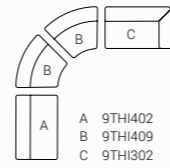

THIAGO composition cm 370x380
9THI401 cm 100x110
Fabric: cat. F/G art. Orsetto 01/2
Piping: leather art. Dollaro col. 7070

Cushions
9THI102 cm 60x60
9THI101 cm 50x50
Fabric: cat. F/G art. Orsetto 01/2
Piping: leather cat. Super art. Dollaro 7070

LEO tables
7LE0102 ø cm 50x52h
7LE0107 ø cm 120x25h
Base: OPM24 cast brass
Top: OPV14 cast bronze glass
7LE0204 ø cm 60x45h
Base and top: OPM24 Cast brass