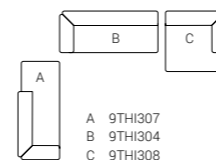

DESIGN **LUCA ERBA**
2026

Thiago

WAVE COFFEE TABLES,
WAVE TABLE AND CLARA CHAIRS

THIAGO composition cm 420
THIAGO chaise longue 9THI307 cm 260
Fabric: cat. D/E art. Karibu 03/07
Piping: Leather cat. Super art. Dollaro 7738

Cushions
9THI102 cm 60x60
9THI101 cm 50x50
Fabric: cat. D/E art. Karibu 03/07
Piping: Leather cat. Super art. Dollaro 7738
9CU106 cm 45x45
Leather: cat. Super art. Dollaro col. 7718

WAVE coffee tables
7WA101 ø cm 50x47h
7WA102 ø cm 60x37h
7WA104 ø cm 120x27h
Top: OPP7 Calacatta marble
Base: OPM20 Délabré brass brushed metal