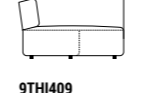

Elementi di seduta Seat elements