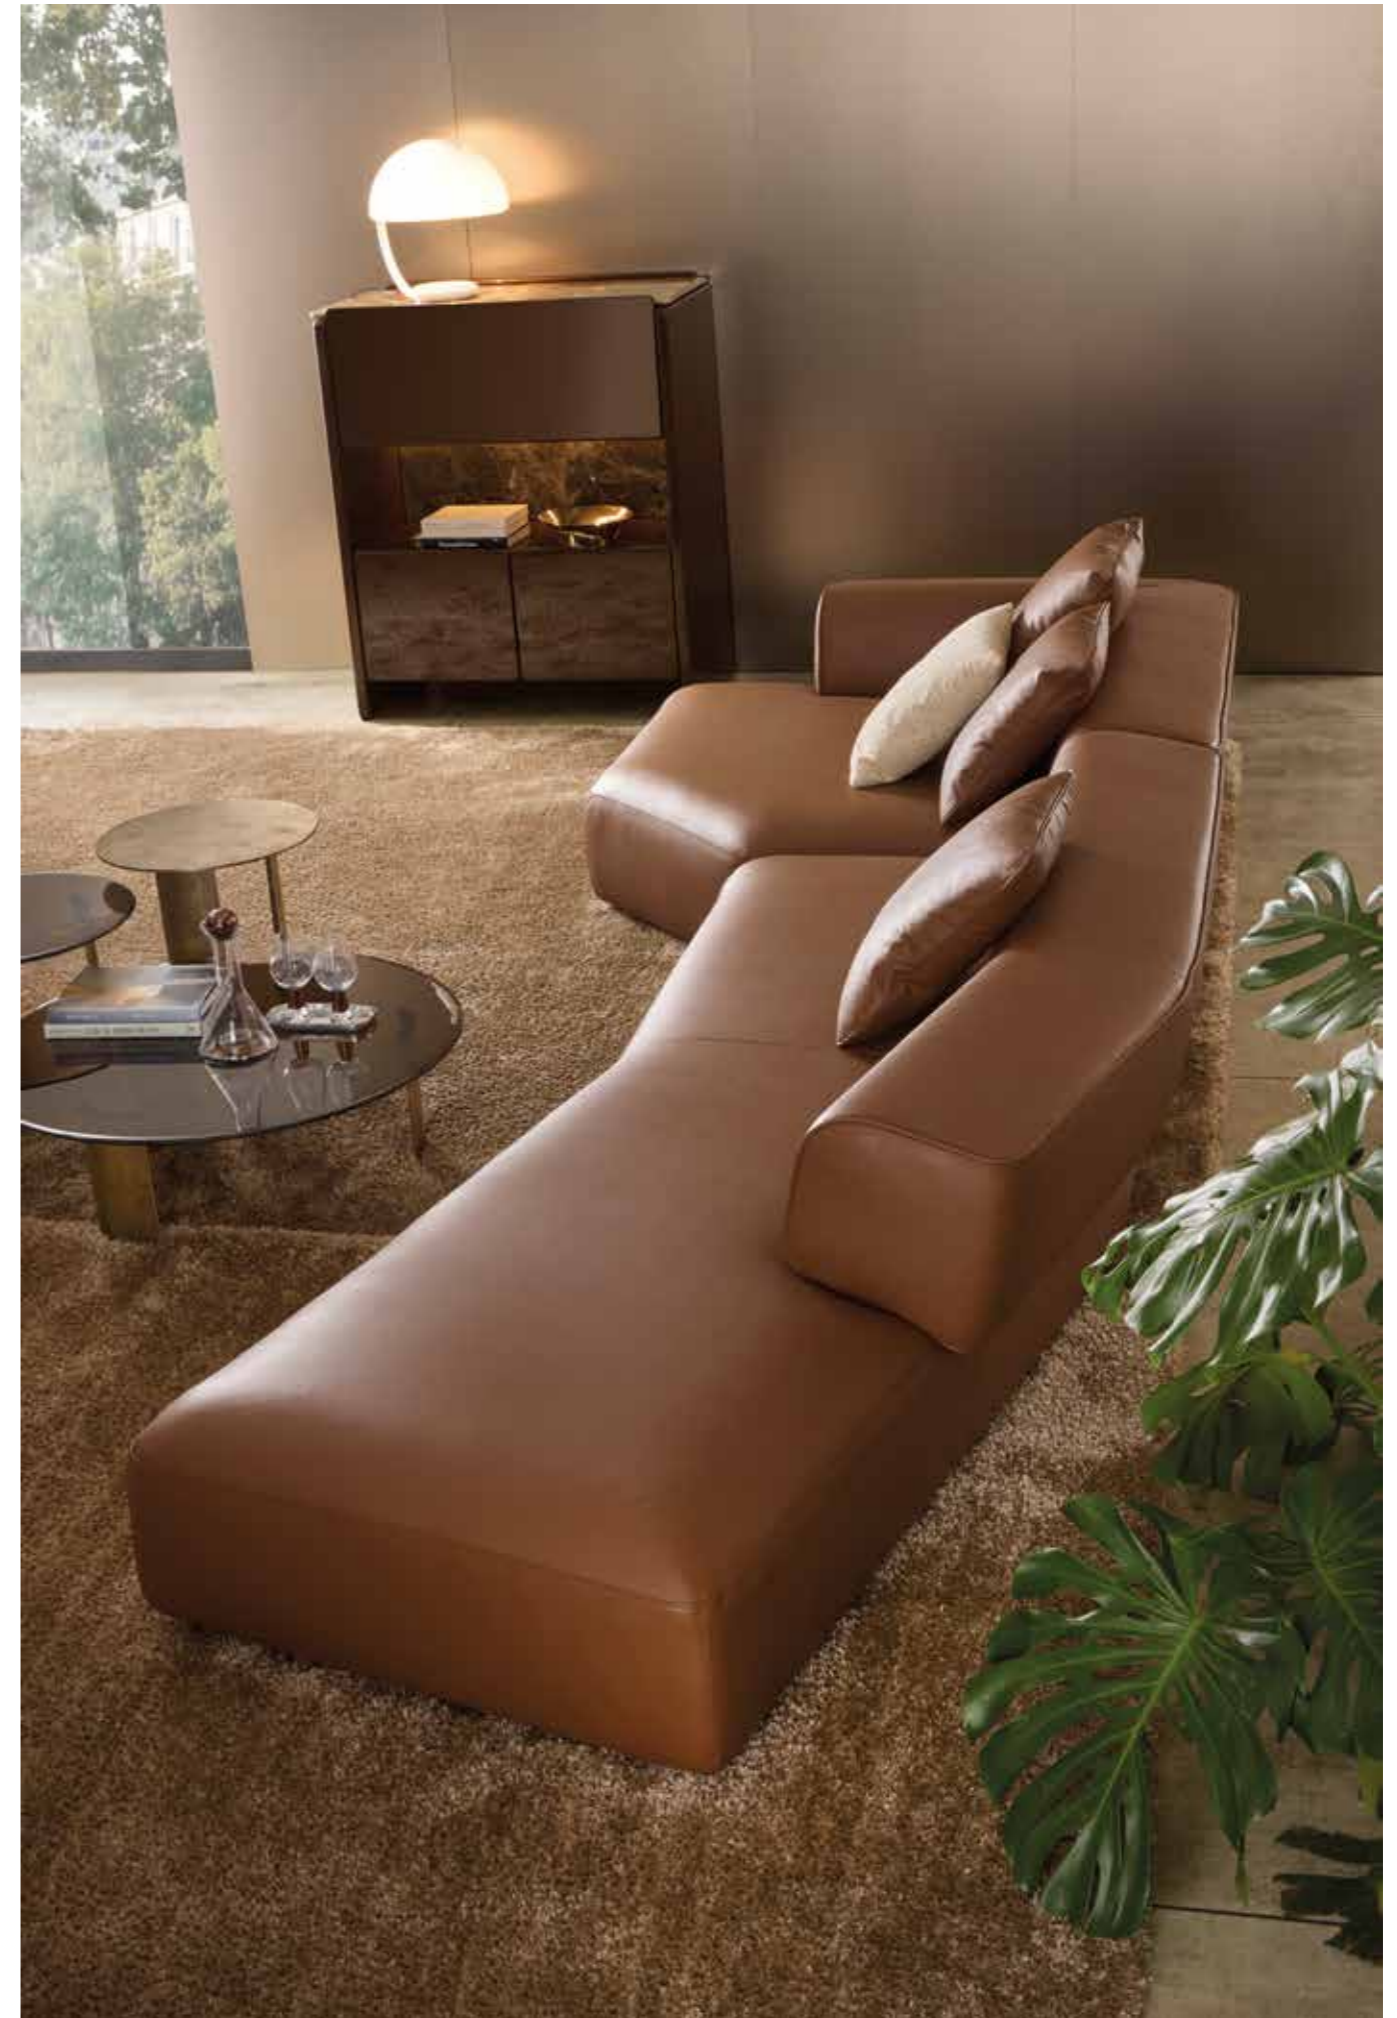

A 9THI310
B 9THI311

THIAGO composition cm 450
Leather: Cat. Extra art. Lord col. 9110
with piping in the same leather

Cushions
9THI102 cm 60x60
9THI101 cm 50x50
Leather: Cat. Extra art. Lord col. 9110 with piping in
the same leather
9CU106 cm 45x45
Fabric: cat. I art. Sahco Moss 019

PIERRE bar cabinet
7PIE114 cm 130x58x135h
Structure: OMDL5 Brown lacquered MDF
Top and back panel: OPP13 Velvet brown marble

LEO tables
7LE0107 ø cm 100x30h
7LE0104 ø cm 60x45h
Top: OPV14 Cast bronze glass
Base: OPM24 Cast brass
7LE0202 ø cm 50x52h
Base and top: OPM24 Cast brass