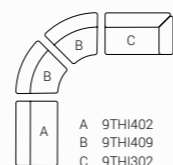

THIAGO composition cm 370x380
9THI401 cm 100x110
Fabric: cat. F/G art. Orsetto 01/2
Piping: leather art. Dollaro col. 7070

Cushions
9THI102 cm 60x60
9THI101 cm 50x50
Fabric: cat. F/G art. Orsetto 01/2
Piping: leather cat. Super art. Dollaro 7070

LEO tables
7LE0102 ø cm 50x52h
7LE0107 ø cm 120x25h
Base: OPM24 cast brass
Top: OPV14 cast bronze glass
7LE0204 ø cm 60x45h
Base and top: OPM24 Cast brass