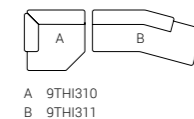

PIERRE bar cabinet
7PIE114 cm 130x58x135h
Structure: OMDL5 Brown lacquered MDF
Top and back panel: OPP13 Velvet brown marble

THIAGO composition cm 450
Leather: Cat. Extra art. Lord col. 9110
with piping in the same leather

Cushions
9TH102 cm 60x60
9TH101 cm 50x50
Leather: Cat. Extra art. Lord col. 9110 with piping in
the same leather
9CU106 cm 45x45
Fabric: cat. I art. Sahco Moss 019

LEO tables
7LE0107 ø cm 100x30h
7LE0104 ø cm 60x45h
Top: OPV14 Cast bronze glass
Base: OPM24 Cast brass
7LE0202 ø cm 50x52h
Base and top: OPM24 Cast brass

NOAH armchairs
9NH101 cm 90x90x76,5h
Fabric: cat. I art. Sahco Moss 019