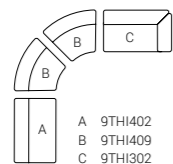

NOAH sofa
9NH202 cm 250x100x76,5h

Cushions
9CU106 cm 45x45
 Fabric: cat. H art. Dedar Beaudelaire col. 2 tabacco
 Fabric: cat. H art. Sahco Zero col. 009

LEO tables
7LE0105 ø cm 100x25h
7LE0102 ø cm 50x52h
7LE0103 ø cm 60x30h
 Top: OPV14 Cast bronze glass
 Base: OPM24 Cast brass
7LE0201 ø cm 50x45h
7LE0204 ø cm 60x45h
 Base and top: OPM24 Cast brass

ONNO bookshelf
7ON301 cm 200x38x198h
 Shelves: OPR15 moka matt stained oak
 MDF structure: OMDL1 beige lacquered MDF

DESIGN **LUCA ERBA**
2026

Thiago

LEO COFFEE TABLES, PIERRE SIDEBOARD,
WAVE ROUND TABLE AND AFRA CHAIRS

LEO tables
7LEO102 ø cm 50x52h
7LEO107 ø cm 120x25h
Base: OPM24 cast brass
Top: OPV14 cast bronze glass
7LEO204 ø cm 60x45h
Base and top: OPM24 Cast brass

PIERRE highboard
7PIE108 cm 224x58x77h
Structure: OMDL4 shiny noisette lacquered MDF
Top: OPP13 Velvet brown marble