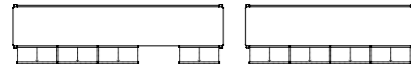

Base and top: OPM24 Cast brass

PIERRE bar cabinet
7PIE114 cm 130x58x135h
Structure: OMDL5 Brown lacquered MDF
Top and back panel: OPP13 Velvet brown marble

Pierre _ 2025 _ DESIGN LUCA ERBA

Madia bassa con cassetti
Lowboard with drawers