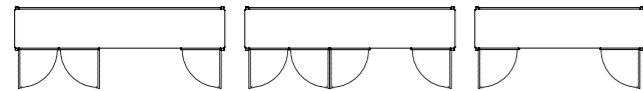

Structure: OMDL5 Brown lacquered MDF

Top and back panel: OPP13 Velvet brown marble

LEO tables

7LE0107 ø cm 100x30h

7LE0104 ø cm 60x45h

Top: OPV14 Cast bronze glass

Base: OPM24 Cast brass

7LE0202 ø cm 50x52h

Base and top: OPM24 Cast brass

PIERRE bar cabinet
7PIE114 cm 130x58x135h
Structure: OMDL5 Brown lacquered MDF
Top and back panel: OPP13 Velvet brown marble

Pierre _ 2025 _ DESIGN LUCA ERBA

Madia bassa con cassetti
Lowboard with drawers

7PIE101
L278 P58 H47

7PIE102
L224 P58 H47

Madia con ante
Sideboard with doors

7PIE103
L278 P58 H57

7PIE104
L278 P58 H57

7PIE105
L224 P58 H57

Madia alta con ante
Highboard with doors

7PIE106
L278 P58 H77