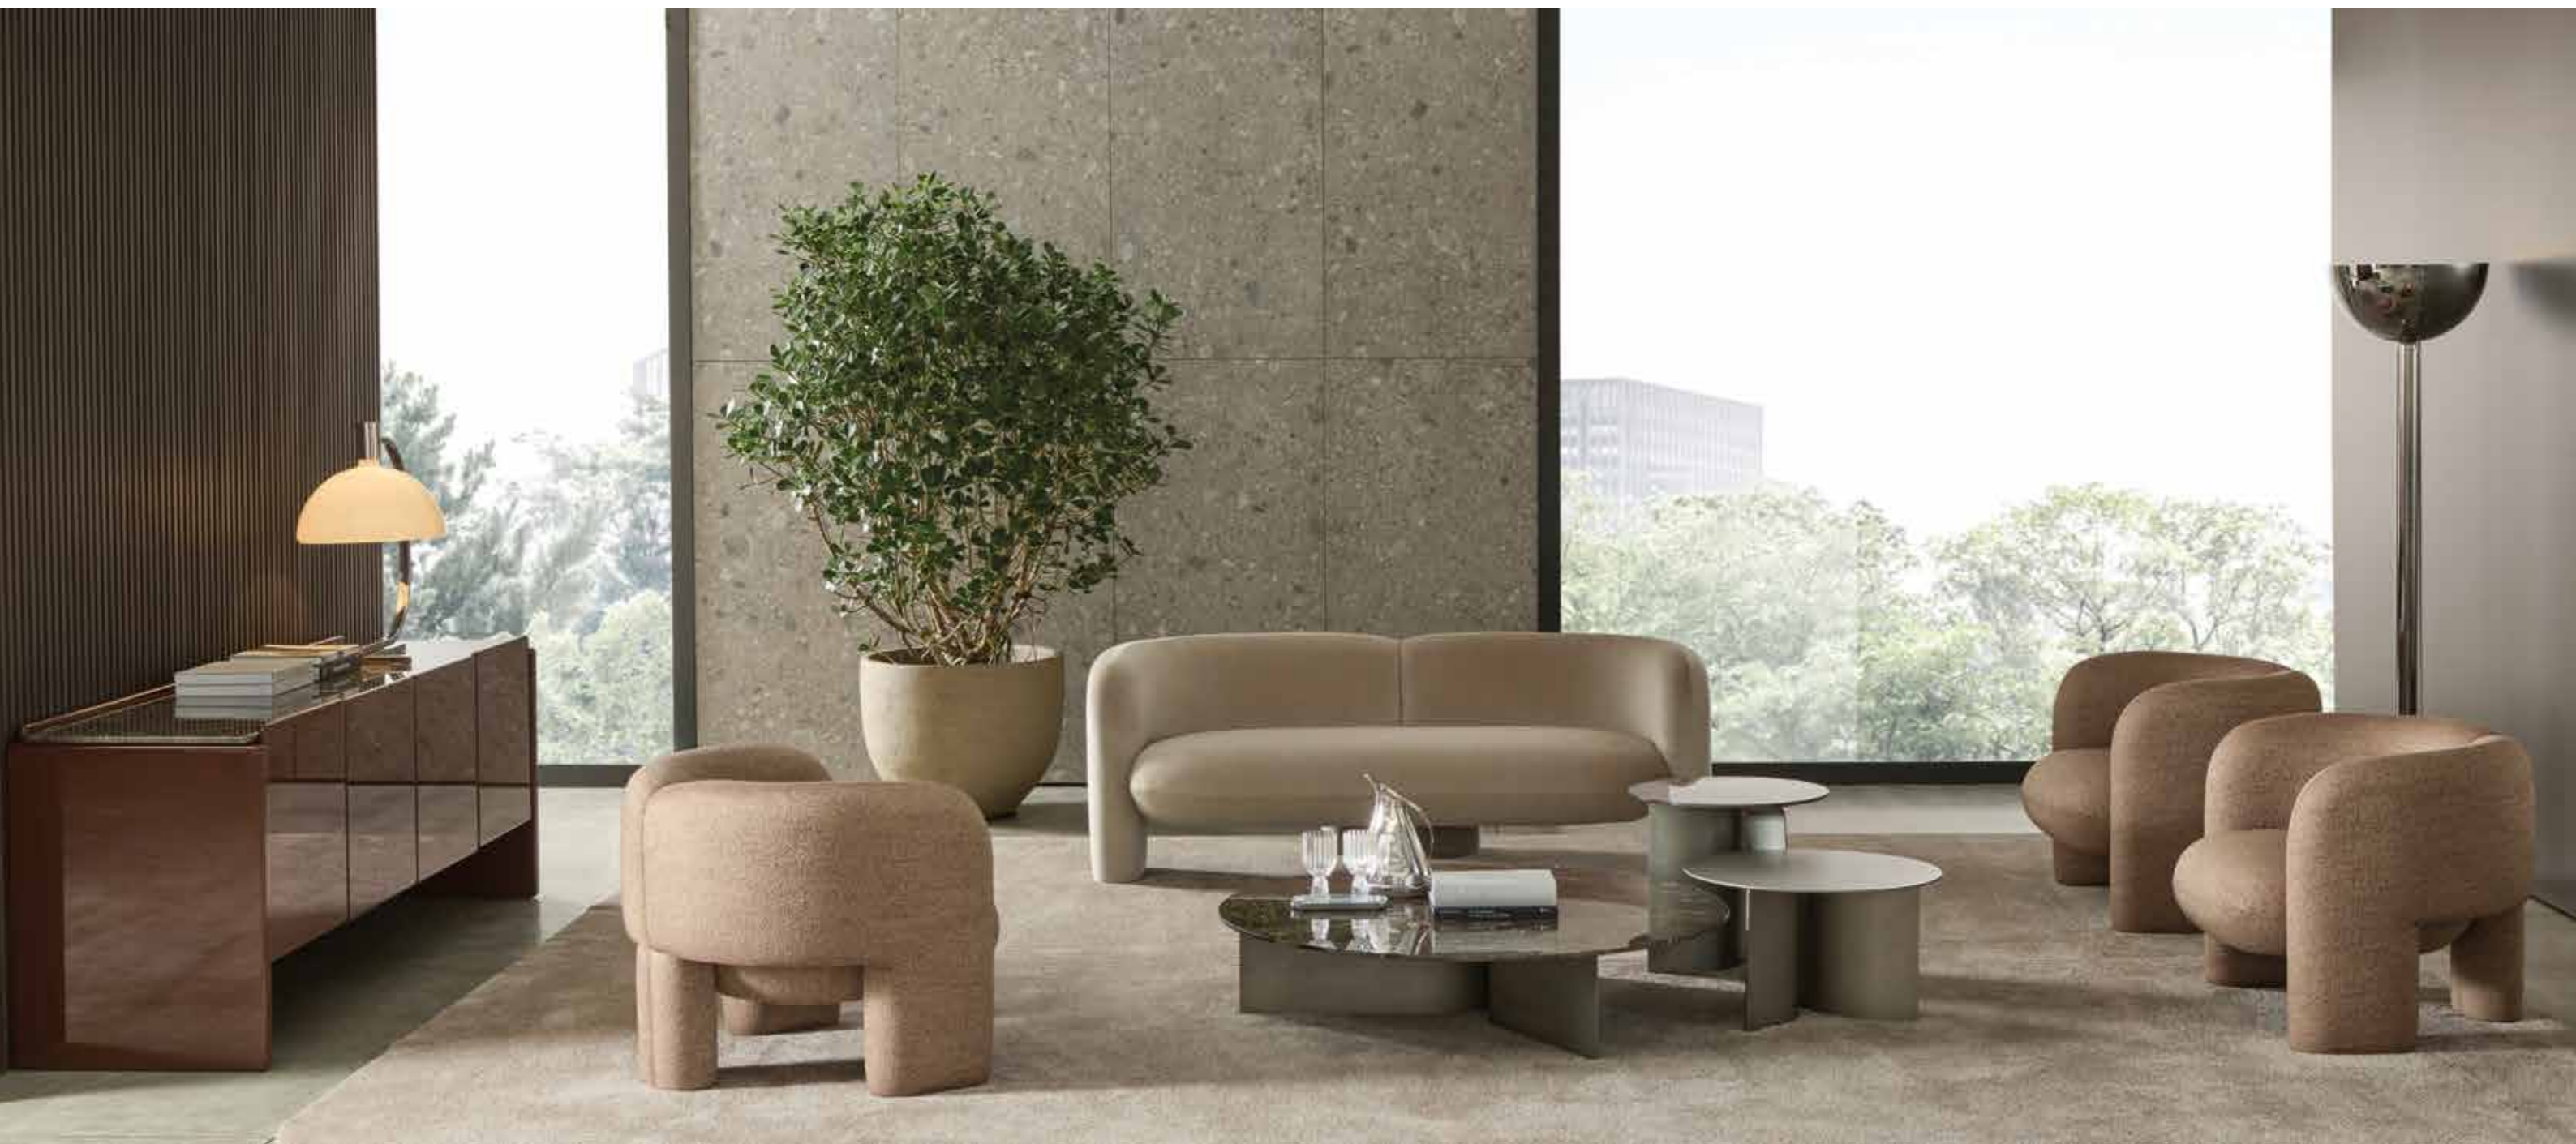

# Emma

**WAVE** COFFEE TABLES  
AND **PIERRE** SIDEBOARD

**PIERRE highboard**  
**7PIE108 cm 224x58x77h**  
 Structure: OMDL4 shiny noisette lacquered MDF  
 Top: OPP13 Velvet brown marble

**EMMA sofa**  
**9EMM103 cm 180x78x67h**  
 Fabric: cat. D/E art. Vescom Ariana 7061.18  
**EMMA armchairs**  
**9EMM101 cm 86x78x67h**  
 Fabric: cat. D/E art. Rubelli Fabthirty + 30467/037