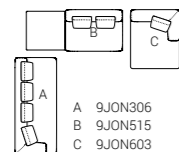

DESIGN STUDIO MARELLI
2025

Jonah

MAYA AND KYLE COFFEE TABLES, PIERRE SIDEBORD,
WAVE TABLE AND AFRA CHAIRS

JONAH composition cm 385x365

Fabric: cat. B/C art. M150.26
Quilted base: Leather cat. Lusso art. Seta col. Creta
Metal base: OPM18 anodized bronze painted

Extra cushions
9CU103 cm 40x40
Leather: cat. Lusso art. Seta col. Creta

A 9JON306
B 9JON515
C 9JON603

KYLE server

7KYL101 ø 36x50h
Top: OPP22 Travertino marble
Base: OPM18 anodized bronze painted metal

MAYA tables

7MAY106 ø cm 100x30h
7MAY101 ø cm 50x45h
7MAY103 ø cm 60x37,5h
Base and top: OPP22 Travertino marble

WAVE dining table

7WA221 cm 260x110x74h
Top: OPR8 tobacco stained oak
Base: OPM20 Délabré brass brushed metal

AFRA chairs

9AFR101 cm 63x59x79h
Fabric: cat. H art. Rubelli Martora 30709/02
Base: OPR8 tobacco stained oak

PIERRE lowboard

7PIE101 cm 278x58x47h
Structure: OMDL2 sable lacquered MDF
Top and back panel: OPP22 Travertino marble