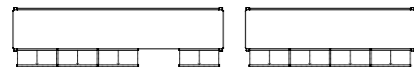

Pierre _ 2025 _ DESIGN LUCA ERBA

Madia bassa con cassetti
Lowboard with drawers

7PIE101
L278 P58 H47