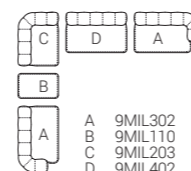

A 9MIL302
B 9MIL110
C 9MIL203
D 9MIL402

EMMA armchairs
9EMM101 cm 86x78x67h
Leather: cat. Extra art. Lord col. 9230

ONNO bookshelf
7ON301 cm 200x38x198h
OPR15 moka matt stained oak shelves
+ OMDL1 beige lacquered MDF