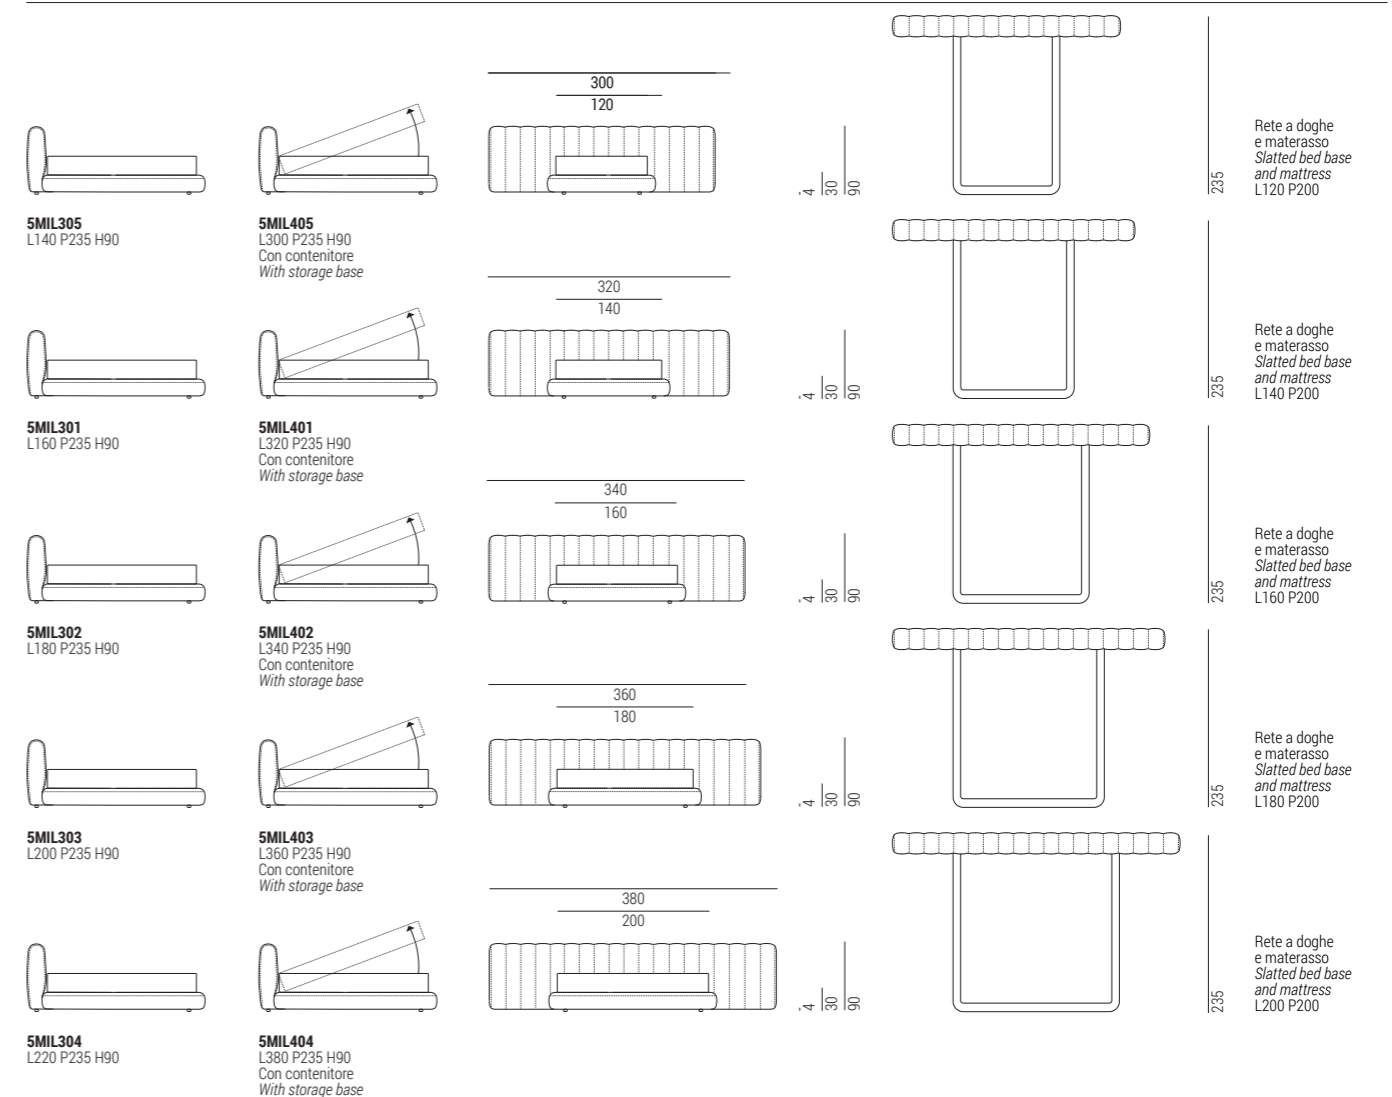

STANDARD SIZES