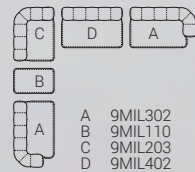

A 9MIL302
B 9MIL110
C 9MIL203
D 9MIL402

MILO sofa composition
cm 446x407
Fabric: cat. H art. Vello d'oro col. 002 sabbia

Cushions
4 x **9CU106 cm 45x45** in fabric Vello d'oro 002
4 x **9CU103 cm 40x40** in fabric Vello d'oro 002
1 x **9CU106 cm 45x45** in leather extra Lord 9230
2 x **9CU103 cm 40x40** in fabric cat. H Ariana 7061.14

LEO tables
7LE0107 ø120x25h
7LE0106 ø100x30h
Top OPV14 cast glass + OPM24 cast brass base
7LE0201 ø cm 50x45h
7LE0202 ø cm 50x52h
OPM24 cast brass

DIESIS server table
7DIE101 ø 40x50h
OPM24 cast brass

EMMA armchairs
9EMM101 cm 86x78x67h
Leather: cat. Extra art. Lord col. 9230

ONNO bookshelf
7ON301 cm 200x38x198h
OPR15 moka matt stained oak shelves
+ OMDL1 beige lacquered MDF