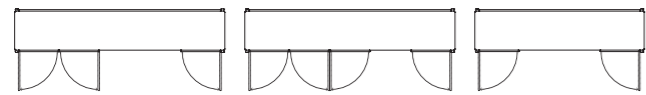

# Pierre \_ 2025 \_ DESIGN LUCA ERBA

Madia bassa con cassetti  
Lowboard with drawers

**7PIE101**  
L278 P58 H47

**7PIE102**  
L224 P58 H47

Madia con ante  
Sideboard with doors

**7PIE103**  
L278 P58 H57

**7PIE104**  
L278 P58 H57