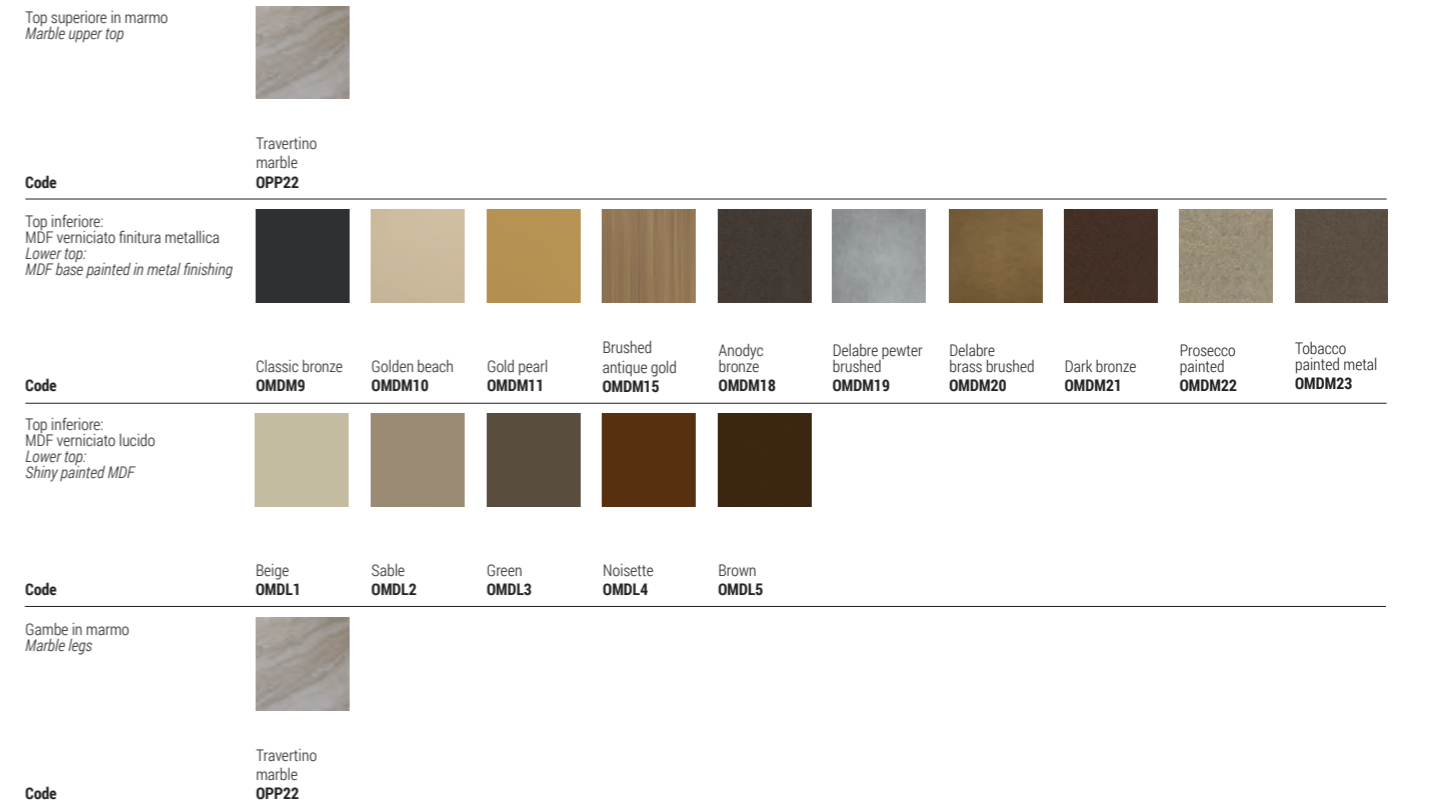

Simmy Travertino _ 2024 _ DESIGN LUCA ERBA

Finiture
Finishes