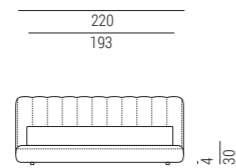

Rete a doghe
e materasso
L193 P203
Slatted bed base
and mattress
W76" D80"

239