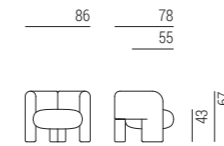

Diesis _2026_ DESIGN LUCA ERBA

Tavolino Coffee table

7DIE101
ø40 H50

Finiture Finishes

Ottone fuso
Cast brass

Cast brass
OPM24

Emma _2025_ DESIGN LUCA ERBA

Fusto in legno massello e legno multistrato con cinghie elastiche intrecciate.
Imbottitura della seduta in poliuretano espanso con densità 40 kg/m³ rivestito in dacron.
Imbottitura dello schienale in poliuretano espanso a quote differenziate con densità di 30 kg/m³ e 40 kg/m³, rivestito in dacron.
Rivestimento fisso.

*Carcasse en bois massif et multiplis munie de bandes élastiques entrecroisées.
Assise rembourrée en mousse de polyuréthane d'une densité de 40 kg/m³ couverte de dacron.
Dossier rembourré en mousse polyuréthane de différentes densités de 30 kg/m³ et 40 kg/m³ couverte de dacron.
Revêtement fixe.*

Frame made of solid wood and plywood with interwoven elastic belts.
Seat upholstered with polyurethane foam with density of 40 kg/m³, covered with dacron.
Back upholstered with polyurethane foam with different densities of 30 kg/m³ and 40 kg/m³, covered with dacron.
Fixed covers.

*Для производства каркаса используется массив дерева и многослойная фанера в сочетании с перекрещивающимися эластичными ремнями. Наполнение сиденья из вспененного пенополиуретан плотностью - 30 кг/м³, обернутого в dacron.
Наполнение спинки из вспененного пенополиуретана различной степени плотности - 30 кг/м³ и 40 кг/м³, обернутого в dacron.
Чехлы несъемные.*

Das Gestell besteht aus Massiv- und Schichtholz, mit geflochtenen Gummigurten.
Sitz gepolstert mit Polyurethan-Schaumstoff 40 Kg/m³, mit Dacron bezogen.
Rücken gepolstert mit Polyurethan-Schaumstoff in verschiedenen Dichten 30 Kg/m³ und 40 Kg/m³, mit Dacron bezogen.
Ribot ist immer festbezogen.

Poltrona Armchair

9EMM101
L86 P78 H67

9EMM102
L160 P78 H67

9EMM103
L180 P78 H67