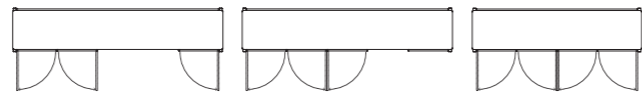

Madia alta con ante
Highboard with doors