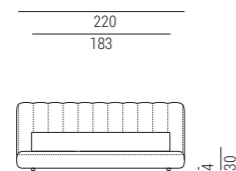

Rete a doghe
e materasso
L183 P213
Slatted bed base
and mattress
W72" D84"

249

Milo Bed _2024_ DESIGN LUCA ERBA

Panca
Bench

Letti
Beds