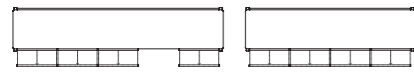

Pierre _ 2025 _ DESIGN LUCA ERBA

Madia bassa con cassetti
Lowboard with drawers