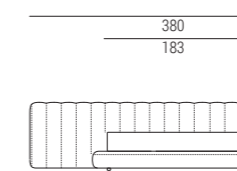

Rete a doghe
e materasso
L183 P213
Slatted bed base
and mattress
W72" D84"

249