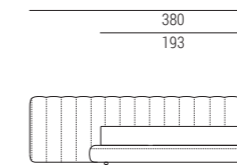

Rete a doghe
e materasso
L193 P203
Slatted bed base
and mattress
W76" D80"

239